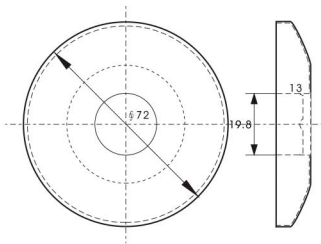

Cover Plate (Flanged)

Specifications:

Single Piece Flanged
(1) Chrome
(2) Gold
(3) White
Material: 0.5mm Plate

Cover Plate (Flanged)

Specifications:

Single Piece Flanged
(1) Chrome
(2) Gold
(3) White
Material: 0.5mm Plate

Recessed Cover Plate

Specifications:

Two Piece
Chrome
Material: 0.5mm Plate

Recessed Cover Plate

Specifications:

Two Piece
White
Material: 0.5mm Plate