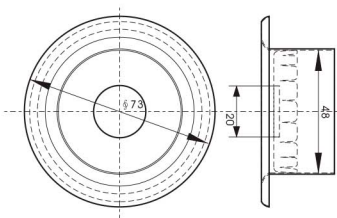

Cover Plate (Flanged)

Specifications:

Single Piece Flanged
(1) Chrome
(2) Gold
(3) White
Material: 0.5mm Plate

Cover Plate (Flanged)

Specifications:

Single Piece Flanged
(1) Chrome
(2) Gold
(3) White
Material: 0.5mm Plate

Recessed Cover Plate

Specifications:

Two Piece
Chrome
Material: 0.5mm Plate

Recessed Cover Plate

Specifications:

Two Piece
White
Material: 0.5mm Plate