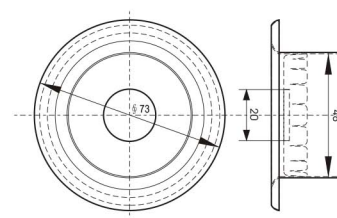

Cover Plate (Flanged)

Specifications:

Single Piece Flanged
(1) Chrome
(2) Gold
(3) White
Material: 0.5mm Plate

Cover Plate (Flanged)

Specifications:

Single Piece Flanged
(1) Chrome
(2) Gold
(3) White
Material: 0.5mm Plate

Recessed Cover Plate

Specifications:

Two Piece
Chrome
Material: 0.5mm Plate

Recessed Cover Plate

Specifications:

Two Piece
White
Material: 0.5mm Plate