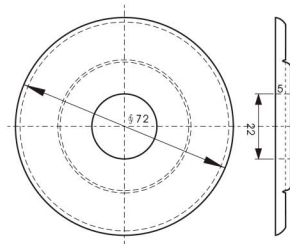

Cover Plate (Flanged)

Specifications:

Single Piece Flanged
(1) Chrome
(2) Gold
(3) White
Material: 0.5mm Plate

Cover Plate (Flanged)

Specifications:

Single Piece Flanged
(1) Chrome
(2) Gold
(3) White
Material: 0.5mm Plate

Recessed Cover Plate

Specifications:

Two Piece
Chrome
Material: 0.5mm Plate

Recessed Cover Plate

Specifications:

Two Piece
White
Material: 0.5mm Plate